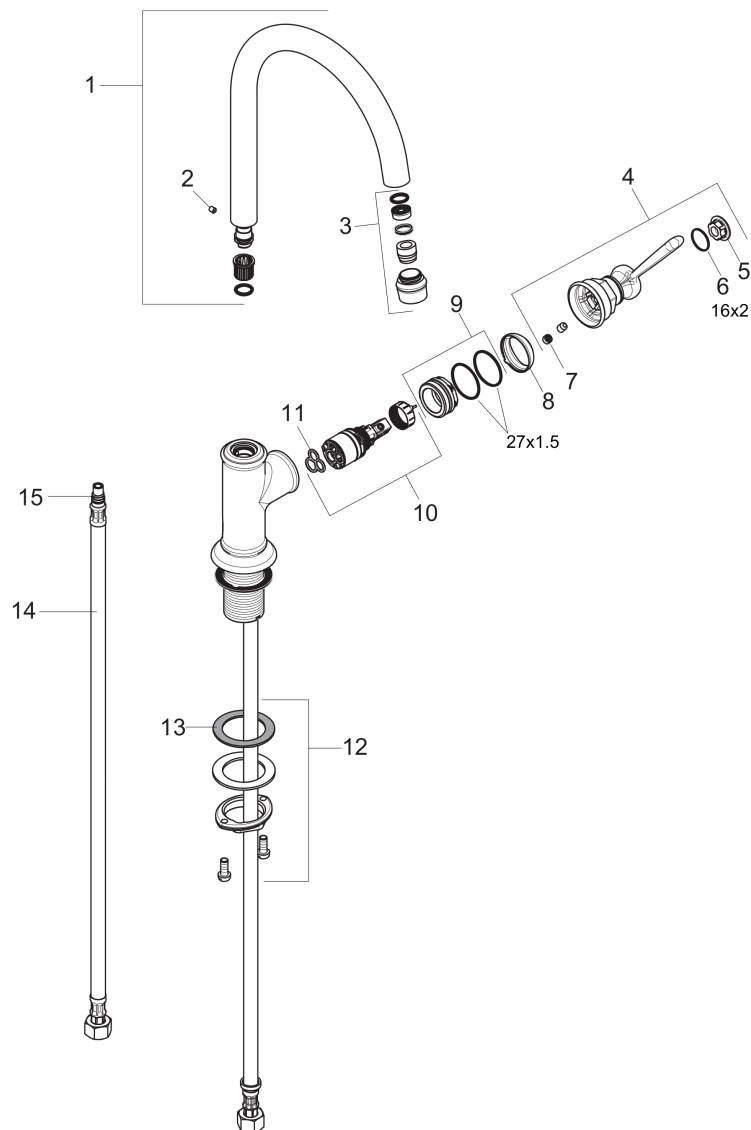

AXOR Montreux
Single-Hole Faucet 210, 1.2 GPM
 Finishes : Part no. : **16518001**

Features

- Swivel range 120°
- Spray modes: Aerated spray
- Flow: 1.2 GPM (4.5 L/Min)
- Ceramic cartridge
- Does not include: Pop-up assembly

Item details

List Price \$ 955.00

Technology

Compliance

Product image

Scale drawing

AXOR Montreux
Single-Hole Faucet 210, 1.2 GPM
 Finishes : Part no. : **16518001**

Exploded drawing

Year of production: >01/18

AXOR Montreux
Single-Hole Faucet 210, 1.2 GPM
 Finishes : Part no. : **16518001**

Spare parts list

Year of production: >01/18

Pos.		Part no.	Price	PU
1	spout cpl.	97990000	-	1
2	hollow set screw M4x5	98731000	-	1
3	aerator M18x1 (4,5 l/min)	93062000	-	1
4	handle	92973000	-	1
5	cover cap	92974000	-	1
6	O-ring 16x2	98133000	-	1
7	screw cover	96338000	-	1
8	flange	92625000	-	1
9	nut	92627000	-	1
10	cartridge, assy	95973001	-	1
11	seal	98865000	-	1
12	fixing set (Ø 32)	13961000	-	1
13	lever collar	97548000	-	1
14	connection hose 23½" M8x0,75 3/8"	98600001	-	1
15	O-ring 7x1,5	98422000	-	1
a	O-ring 27x1,5	92527000	-	1