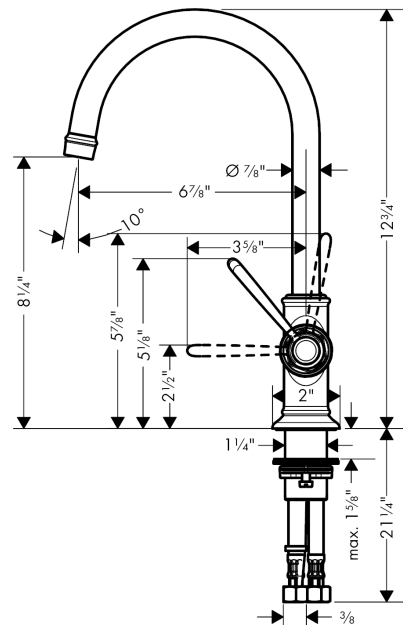

AXOR Montreux
Single-Hole Faucet 210, 1.2 GPM
 Finishes : Part no. : **16518001**

Features

- Swivel range 120°
- Spray modes: Aerated spray
- Flow: 1.2 GPM (4.5 L/Min)
- Ceramic cartridge
- Does not include: Pop-up assembly

Item details

List Price \$ 955.00

Technology

Compliance

Product image

Scale drawing

AXOR Montreux
Single-Hole Faucet 210, 1.2 GPM
 Finishes : Part no. : **16518001**

Exploded drawing

Year of production: >01/18

AXOR Montreux
Single-Hole Faucet 210, 1.2 GPM
 Finishes : Part no. : **16518001**

Spare parts list

Year of production: >01/18

Pos.		Part no.	Price	PU
1	spout cpl.	97990000	-	1
2	hollow set screw M4x5	98731000	-	1
3	aerator M18x1 (4,5 l/min)	93062000	-	1
4	handle	92973000	-	1
5	cover cap	92974000	-	1
6	O-ring 16x2	98133000	-	1
7	screw cover	96338000	-	1
8	flange	92625000	-	1
9	nut	92627000	-	1
10	cartridge, assy	95973001	-	1
11	seal	98865000	-	1
12	fixing set (Ø 32)	13961000	-	1
13	lever collar	97548000	-	1
14	connection hose 23½" M8x0,75 3/8"	98600001	-	1
15	O-ring 7x1,5	98422000	-	1
a	O-ring 27x1,5	92527000	-	1